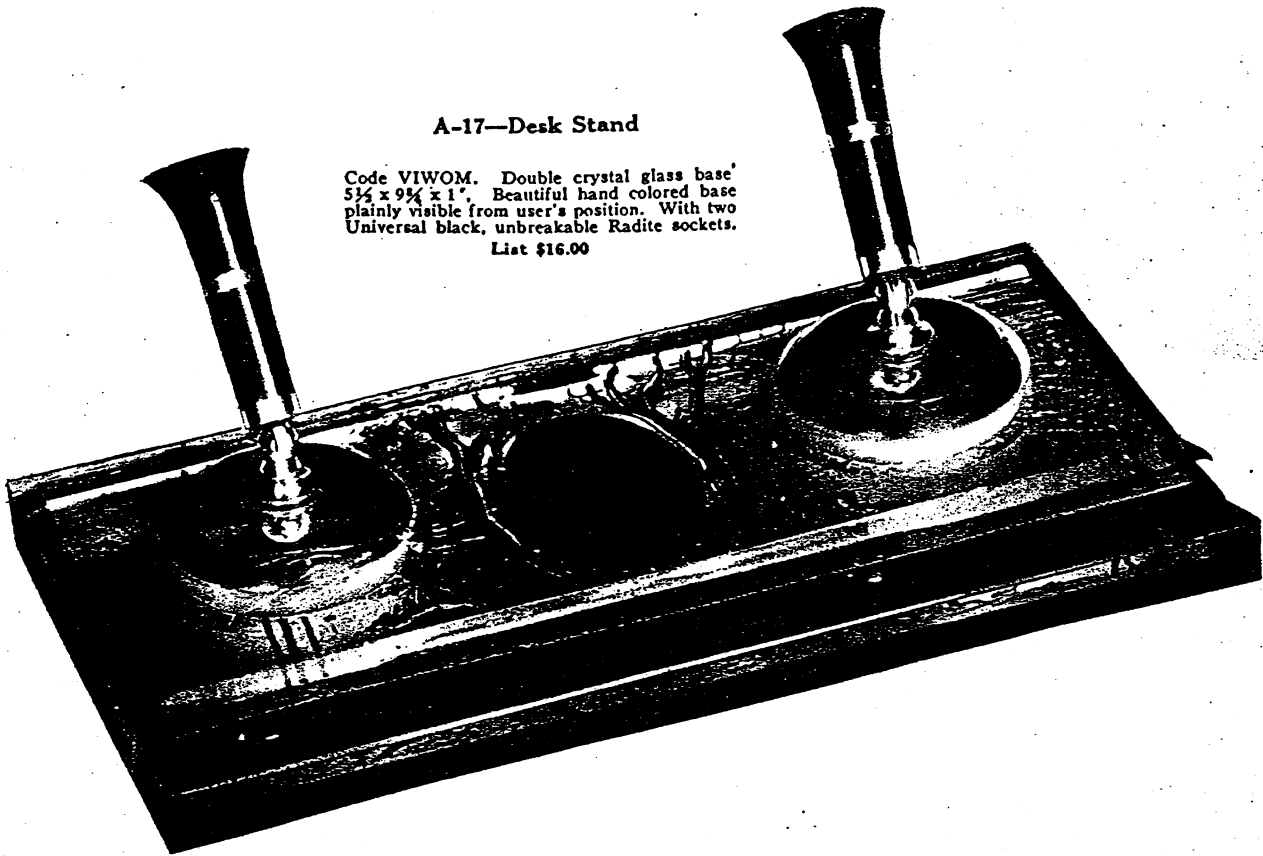

A-17—Desk Stand

Code VIWOM. Double crystal glass base
5½ x 9¾ x 1". Beautiful hand colored base
plainly visible from user's position. With two
Universal black, unbreakable Radite sockets.
List $16.00